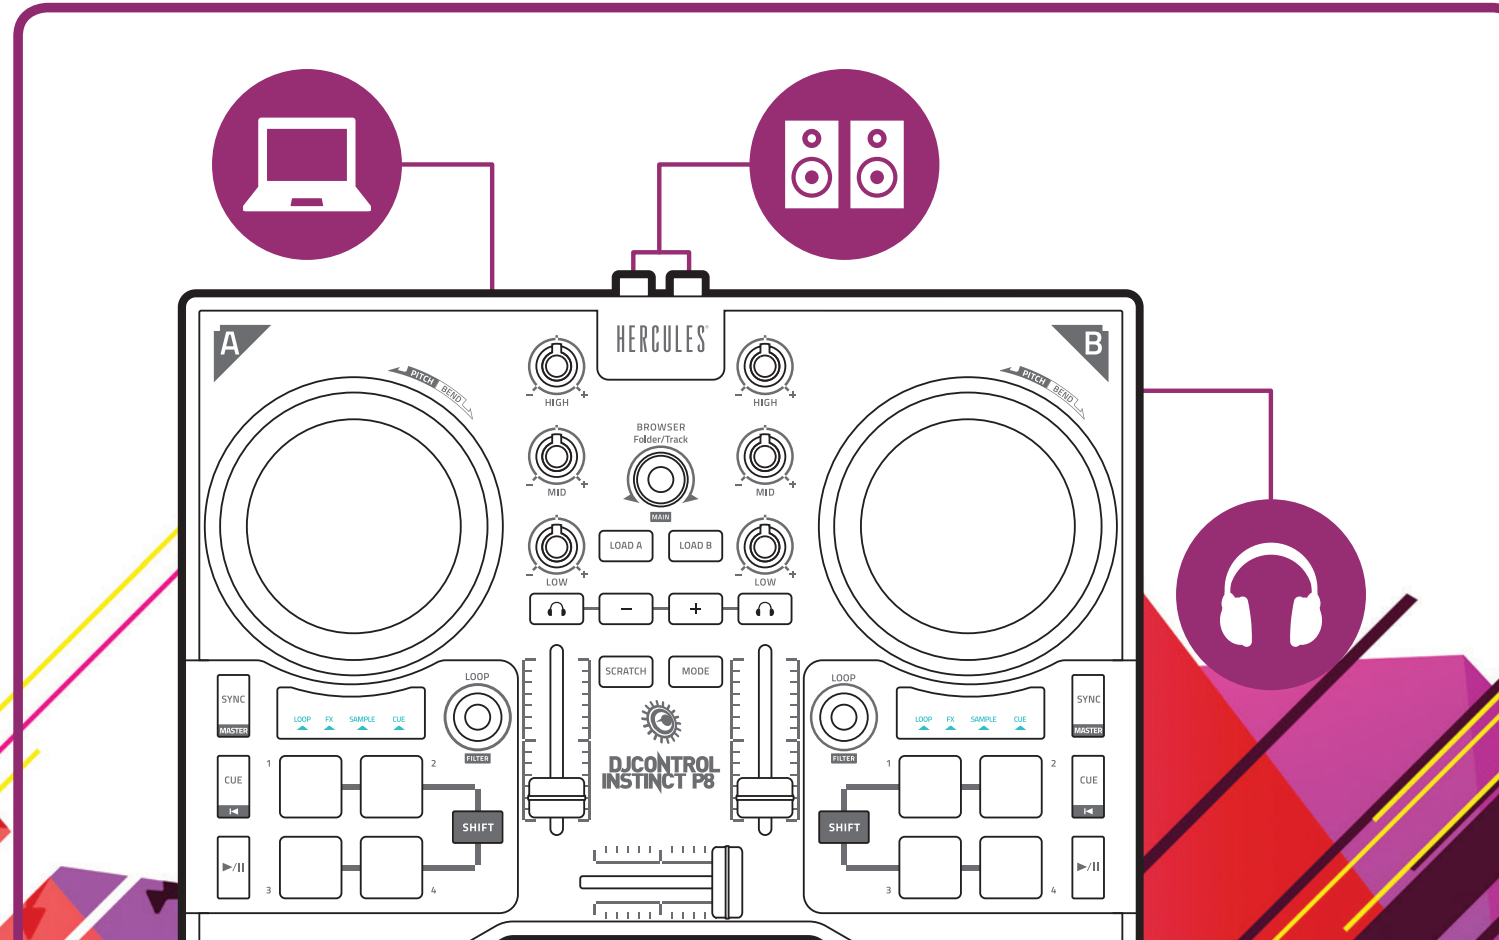

HERCULES®

嗨酷乐

DJCONTROL INSTINCT P8

Quick Start Guide
快速入门指南

BEFORE USING YOUR
DJCONTROL INSTINCT P8

使用 DJCONTROL INSTINCT P8
之前的准备工作

Connect DJControl Instinct P8 to your computer
将 DJControl Instinct P8 连接到您的计算机

Connect your speakers
连接音箱

Connect your headphones
连接耳机

Go to / 访问
<https://support.hercules.com/djcontrolinstinctP8>

Download and install DJUCED™ 40°
下周并安装 DJUCED™ 40°