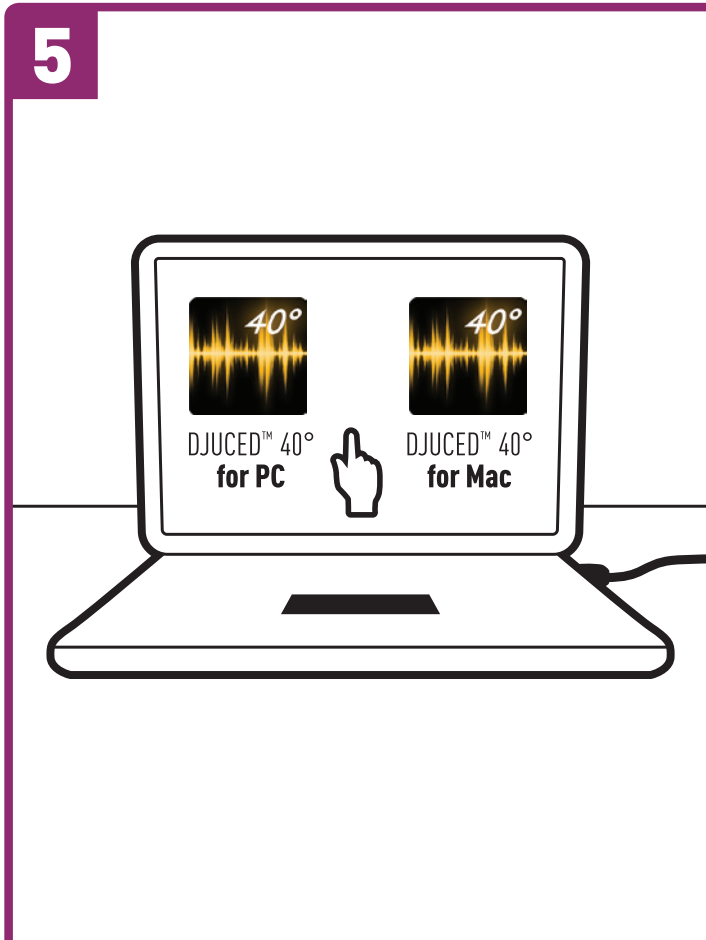

Download and install DJUCED™ 40°
下周并安装 DJUCED™ 40°