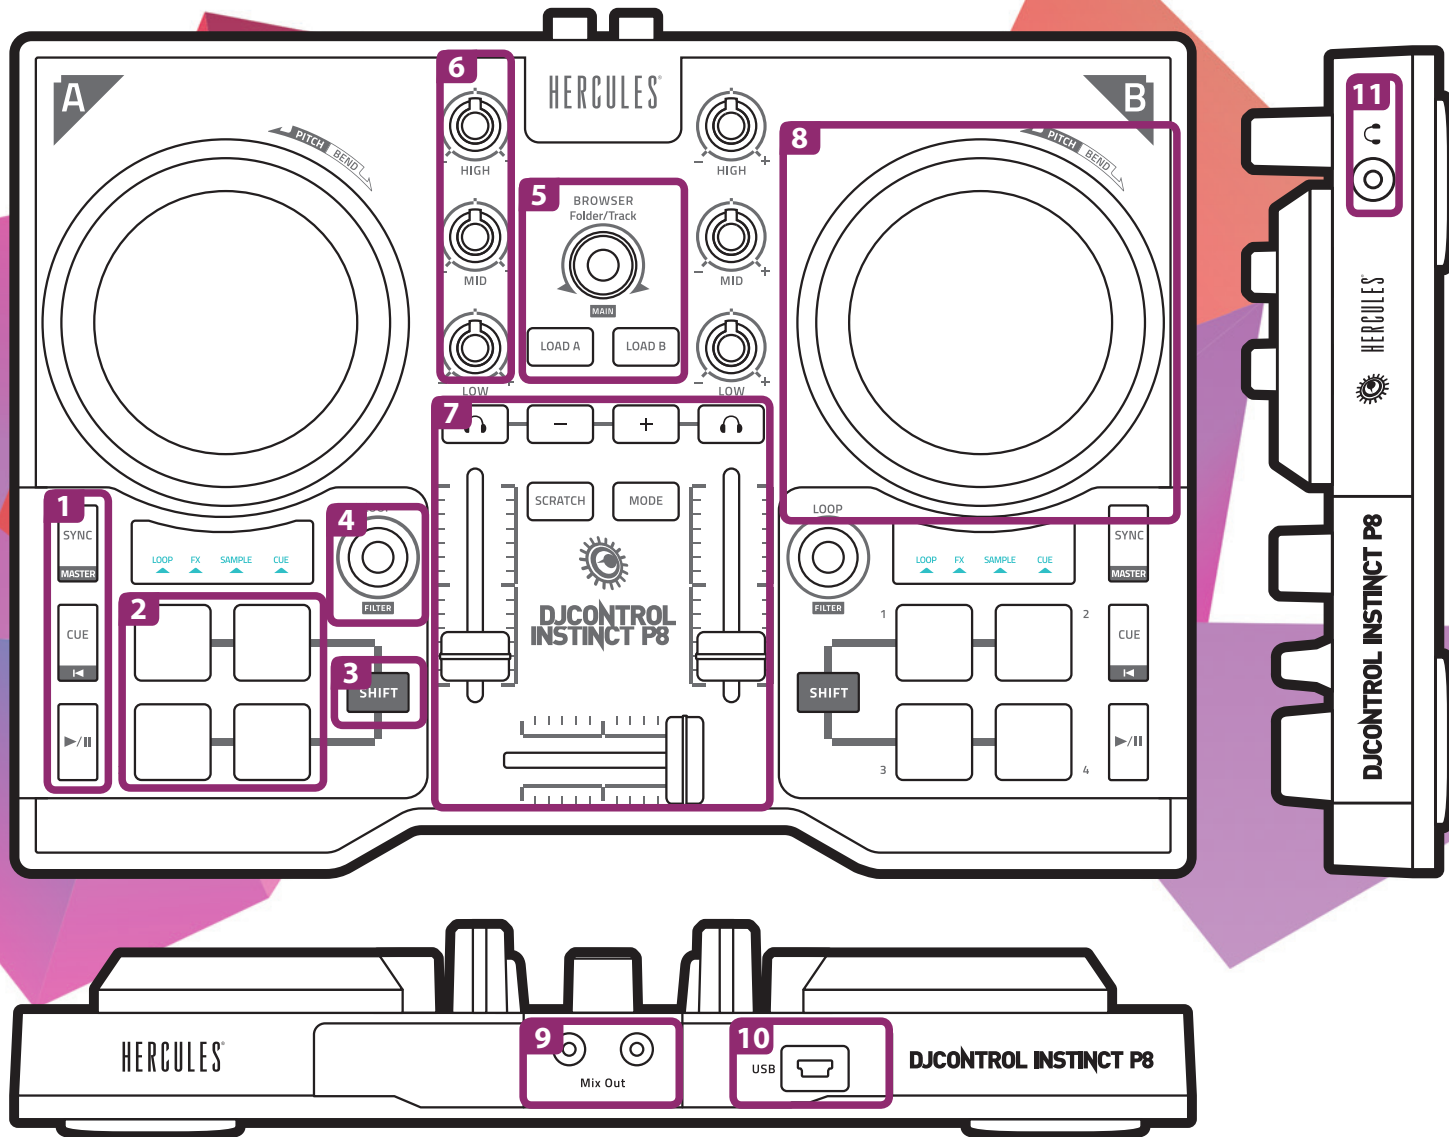

Connect your speakers
连接音箱

Connect your headphones
连接耳机

Go to / 访问
<https://support.hercules.com/djcontrolinstinctP8>

Download and install DJUCED™ 40°
下周并安装 DJUCED™ 40°

DJCONTROL INSTINCT P8

40°
DJUCED™
BOOST YOUR MIX

1. Mixer 2. Effects rack 3. Sampler Deck C/D 4. Track Deck A/B 5. Browser

1. 混音器 2. 音效架 3. 采样器转盘 C/D 4. 曲目转盘 A/B 5. 浏览器

- | | |
|---|--|
| 1. Transport buttons: SYNC, CUE, play/pause | 1. 走带按钮: SYNC、CUE、播放/暂停 |
| 2. Performance pads | 2. 打击垫 |
| 3. Transport button: SHIFT | 3. 走带按钮: SHIFT |
| 4. Adjust loops/filter/effects amount | 4. 调节循环/滤波器/音效数值 |
| 5. Browse within the library, load tracks, adjust master volume | 5. 浏览曲库、加载曲目、调节主音量 |
| 6. 3-band equalization | 6. 3 波段均衡器 |
| 7. Mixer: headphones volume, monitoring, volume faders, crossfader, SCRATCH, MODE | 7. 混音器: 耳机音量、监听、音量推子、交叉推子、SCRATCH、MODE |
| 8. Deck: Scratch, Pitch bend, Pitch Reset | 8. 转盘: Scratch、Pitch bend、Pitch Reset |
| 9. Speakers output (1-2) | 9. 音箱输出 (1-2) |
| 10. Bus-powered USB port | 10. USB 总线供电端口 |
| 11. Headphones output (3-4) | 11. 耳机输出 (3-4) |