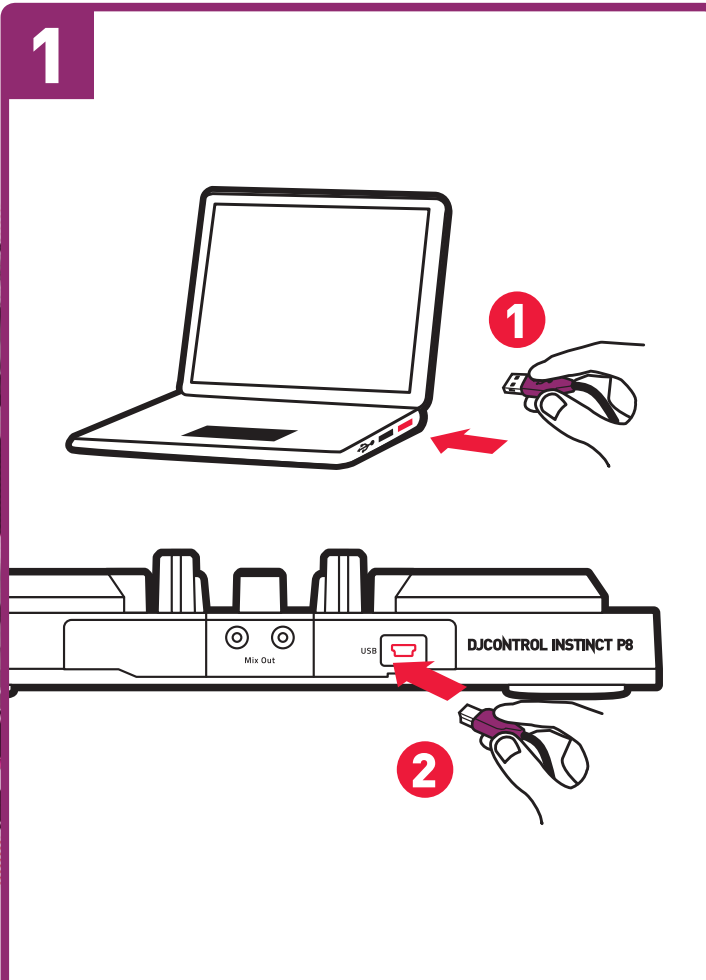

Connect DJControl Instinct P8 to your computer
将 DJControl Instinct P8 连接到您的计算机