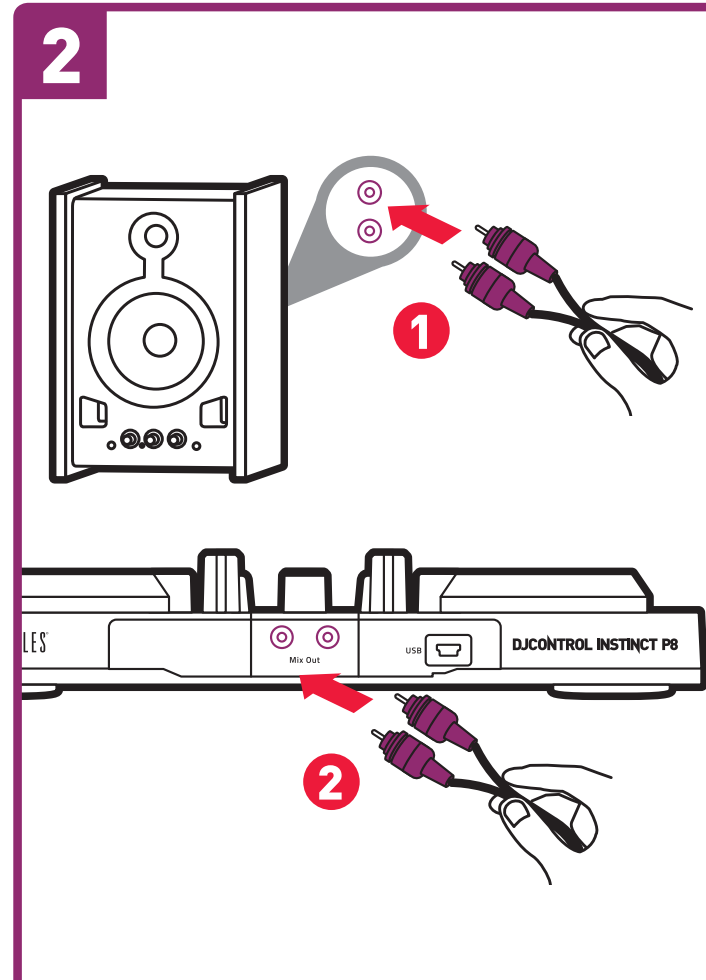

Connect your speakers
连接音箱

Connect your headphones
连接耳机

Go to / 访问
<https://support.hercules.com/djcontrolinstinctP8>

Download and install DJUCED™ 40°
下周并安装 DJUCED™ 40°

DJCONTROL INSTINCT P8

40°
DJUCED™
BOOST YOUR MIX

1. Mixer 2. Effects rack 3. Sampler Deck C/D 4. Track Deck A/B 5. Browser

1. 混音器 2. 音效架 3. 采样器转盘 C/D 4. 曲目转盘 A/B 5. 浏览器

- | | |
|---|--|
| 1. Transport buttons: SYNC, CUE, play/pause | 1. 走带按钮: SYNC、CUE、播放/暂停 |
| 2. Performance pads | 2. 打击垫 |
| 3. Transport button: SHIFT | 3. 走带按钮: SHIFT |
| 4. Adjust loops/filter/effects amount | 4. 调节循环/滤波器/音效数值 |
| 5. Browse within the library, load tracks, adjust master volume | 5. 浏览曲库、加载曲目、调节主音量 |
| 6. 3-band equalization | 6. 3 波段均衡器 |
| 7. Mixer: headphones volume, monitoring, volume faders, crossfader, SCRATCH, MODE | 7. 混音器: 耳机音量、监听、音量推子、交叉推子、SCRATCH、MODE |
| 8. Deck: Scratch, Pitch bend, Pitch Reset | 8. 转盘: Scratch、Pitch bend、Pitch Reset |
| 9. Speakers output (1-2) | 9. 音箱输出 (1-2) |
| 10. Bus-powered USB port | 10. USB 总线供电端口 |
| 11. Headphones output (3-4) | 11. 耳机输出 (3-4) |