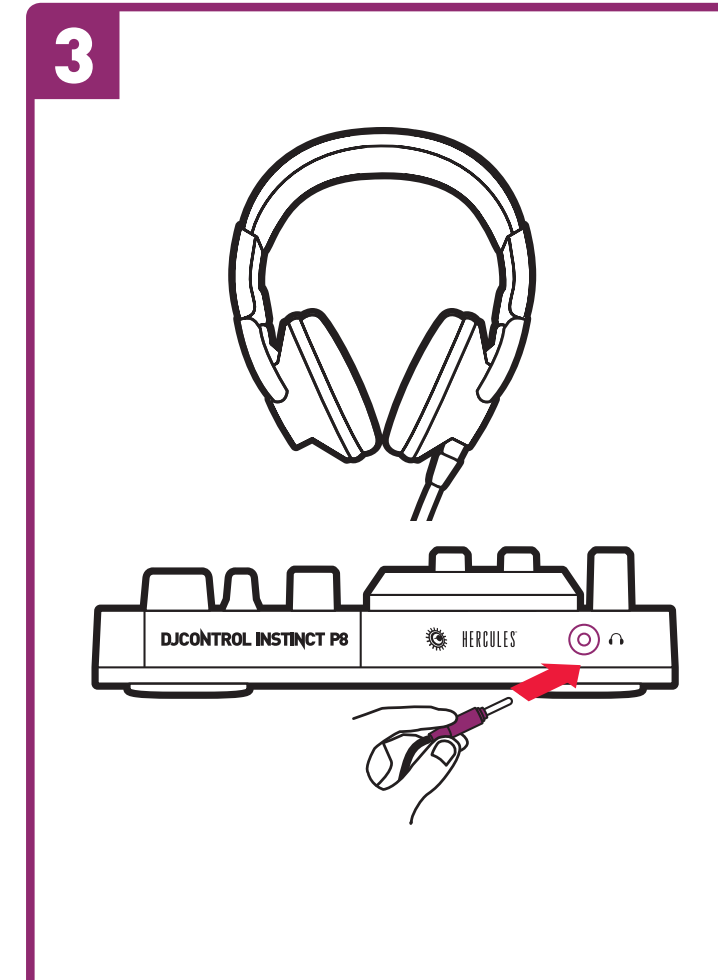

Connect your headphones
连接耳机