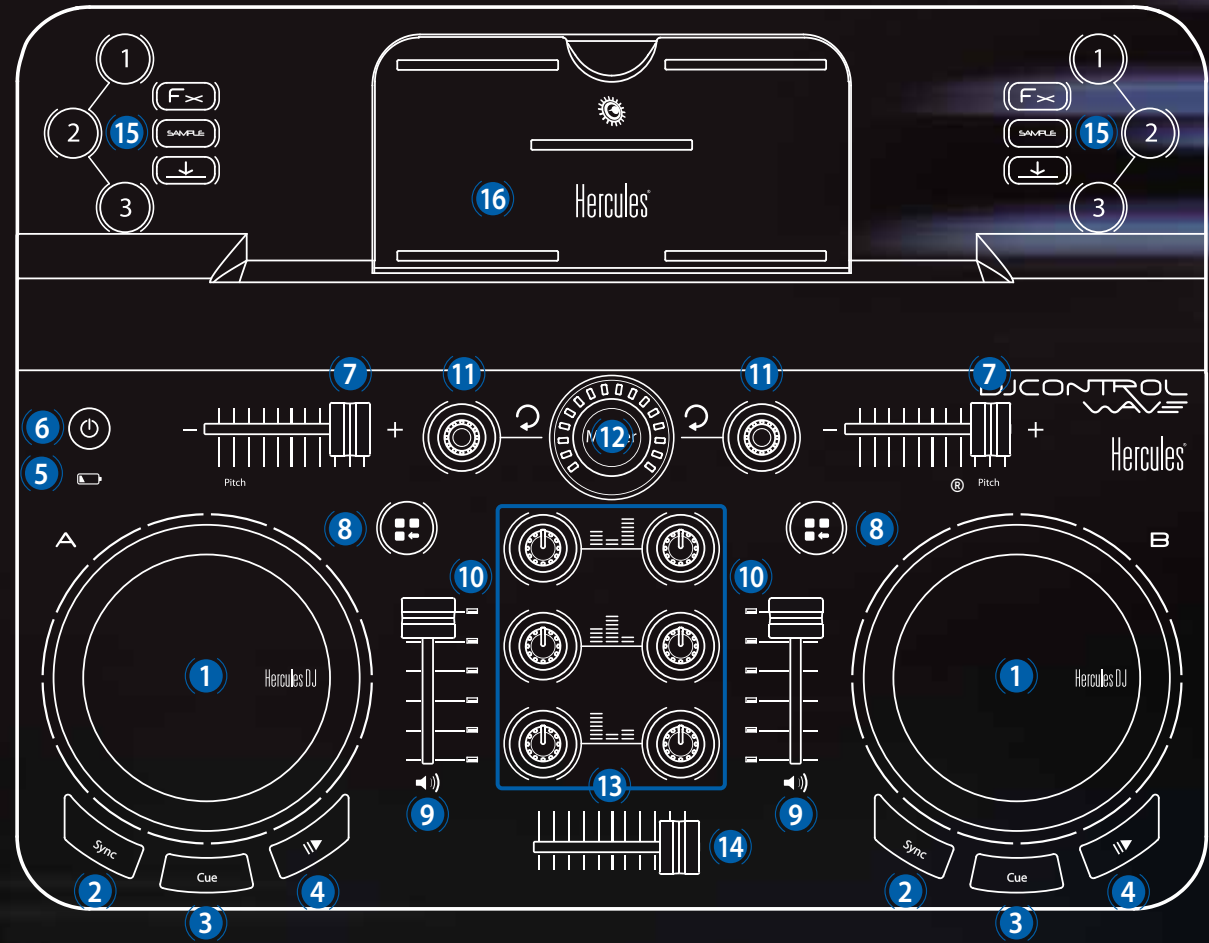

# DJCONTROL WAVE

The dedicated wireless DJ controller for iPad

- 1 Jog wheel with capacitive touch detection
- 2 Sync deck
- 3 Set Cue point and stop
- 4 Play/pause
- 5 Battery level indicator
- 6 On/off + Bluetooth® wireless technology pairing button
- 7 Pitch fader: adjust the track's speed
- 8 Access advanced DJing functions (loops, effects, etc.) on your tablet
- 9 Deck volume
- 10 VU meter
- 11 Enable/disable a loop by pressing on the encoder knob: change the loop's size by turning the encoder knob
- 12 Master volume
- 13 3-band equalizer (treble/mids/bass)
- 14 Crossfader: fade the sound between the 2 decks
- 15 Select the mode (Effects/Sample/Hotcue) assigned to buttons 1/2/3
- 16 Tilting iPad support
- 17 Micro USB port for charging or connection to PC/Mac
- 18 Battery on/off switch
- 19 Battery service compartment cover

# DJUCED™

DJW

- 1 Play/pause
- 2 Total track duration
- 3 Sync deck
- 4 Access tracks and playlists
- 5 Pitch fader: adjust the track's speed
- 6 Access advanced DJing functions for each deck (loops, effects, etc.)
- 7 Current tempo of your music in BPM. Percentage of difference between the track's current tempo and its original tempo
- 8 Waveforms
- 9 Time remaining/Elapsed time
- 10 Deck volume + VU meter
- 11 Mix tracks automatically
- 12 Record your mix
- 13 Help
- 14 App settings
- 15 Crossfader: fade the sound between the 2 decks