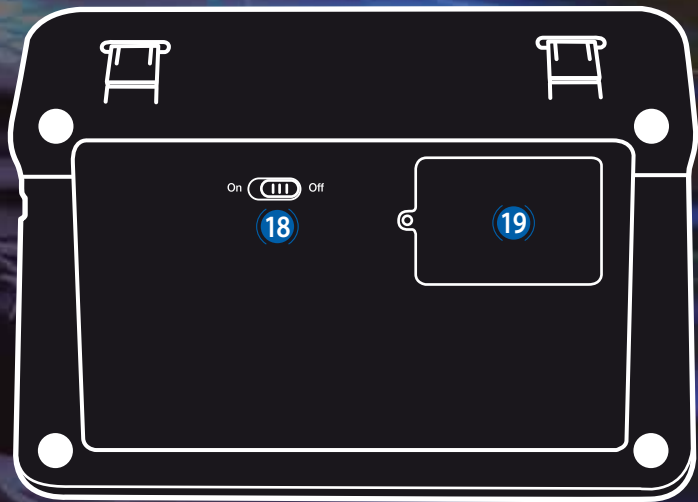

# DJCONTROL WAVE

The dedicated wireless DJ controller for iPad

- 1 Jog wheel with capacitive touch detection
- 2 Sync deck
- 3 Set Cue point and stop
- 4 Play/pause
- 5 Battery level indicator
- 6 On/off + Bluetooth® wireless technology pairing button
- 7 Pitch fader: adjust the track's speed
- 8 Access advanced DJing functions (loops, effects, etc.) on your tablet
- 9 Deck volume
- 10 VU meter
- 11 Enable/disable a loop by pressing on the encoder knob: change the loop's size by turning the encoder knob
- 12 Master volume
- 13 3-band equalizer (treble/mids/bass)
- 14 Crossfader: fade the sound between the 2 decks
- 15 Select the mode (Effects/Sample/Hotcue) assigned to buttons 1/2/3
- 16 Tilting iPad support
- 17 Micro USB port for charging or connection to PC/Mac
- 18 Battery on/off switch
- 19 Battery service compartment cover

# DJUCED™

DJW

- 1 Play/pause
- 2 Total track duration
- 3 Sync deck
- 4 Access tracks and playlists
- 5 Pitch fader: adjust the track's speed
- 6 Access advanced DJing functions for each deck (loops, effects, etc.)
- 7 Current tempo of your music in BPM. Percentage of difference between the track's current tempo and its original tempo
- 8 Waveforms
- 9 Time remaining/Elapsed time
- 10 Deck volume + VU meter
- 11 Mix tracks automatically
- 12 Record your mix
- 13 Help
- 14 App settings
- 15 Crossfader: fade the sound between the 2 decks