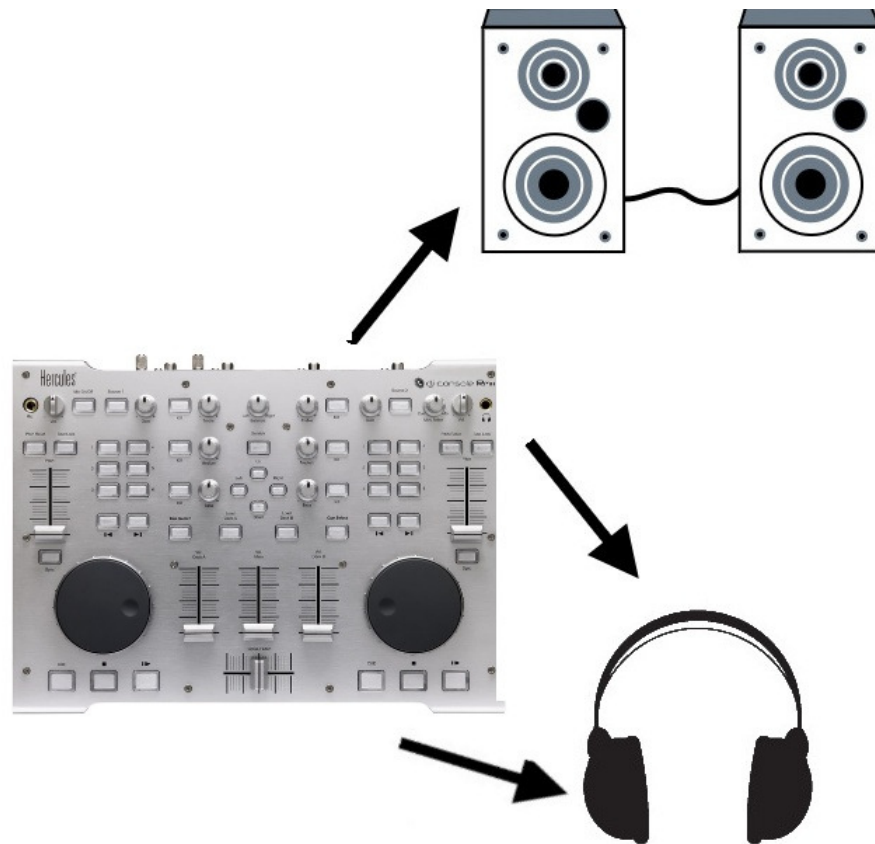

## How can I use Virtual DJ with my computer's integrated speakers or soundcard?

**Virtual DJ LE**, included with **Hercules DJ Console Rmx**, is a dedicated version specially configured to exclusively use the Rmx integrated soundcard. It is necessary to connect speakers directly to the DJ Console outputs.

In order to connect regular computer speakers or a home sound system to **Output 1-2** on the back of the Rmx, a **RCA male to 3.5mm female adapter** may be required.

The DJ Console's soundcard was built specifically for audio and DJ applications and will provide better performances than your computer's soundcard.

**Virtual DJ Pro** allows the use of multiple sound cards configuration.